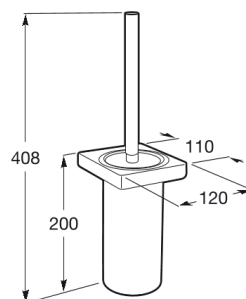

## DIMENSIONS

Length	120 mm
Width	110 mm
Height	408 mm

## TECHNICAL DRAWINGS

**FEATURES**

Installation type: Wall-mounted

Material: Plastic